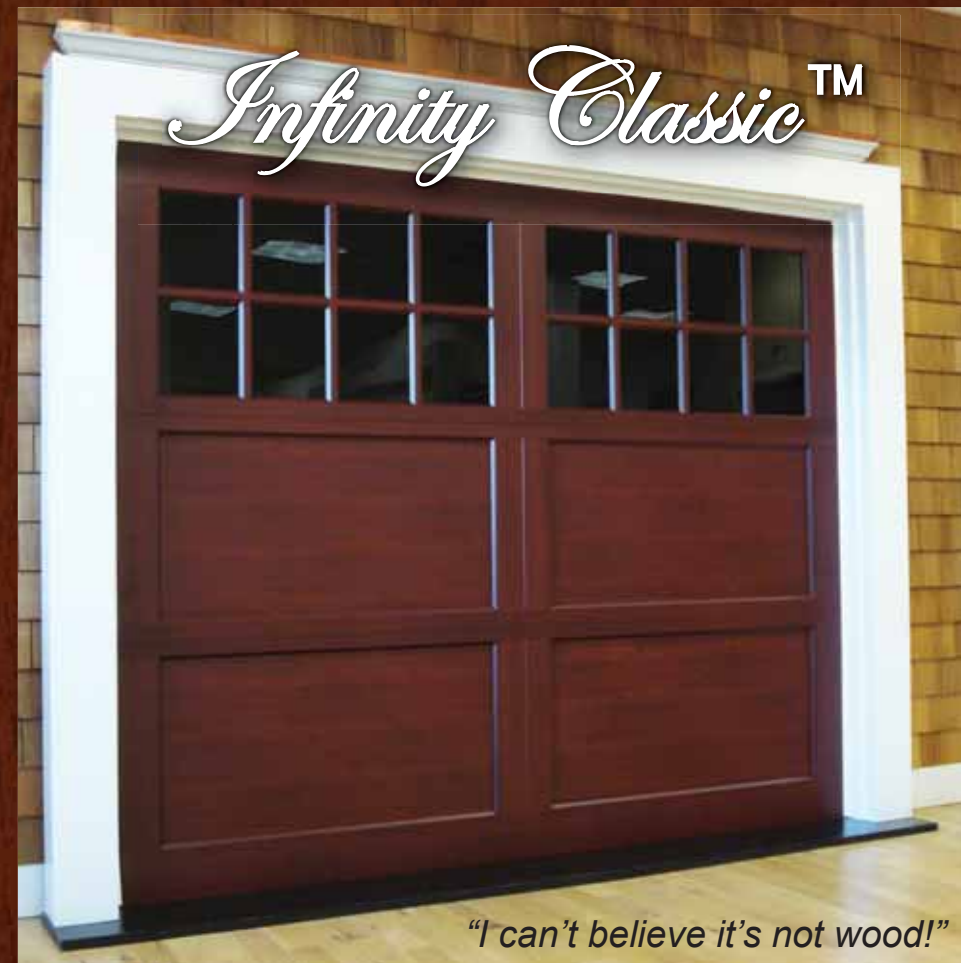

The Beauty of Wood

The Endurance and Strength of Aluminum

The Infinity Classic™ and Modern Classic™ all-aluminum garage doors are now available with high performance *state-of-the-art* woodgrain finishes.