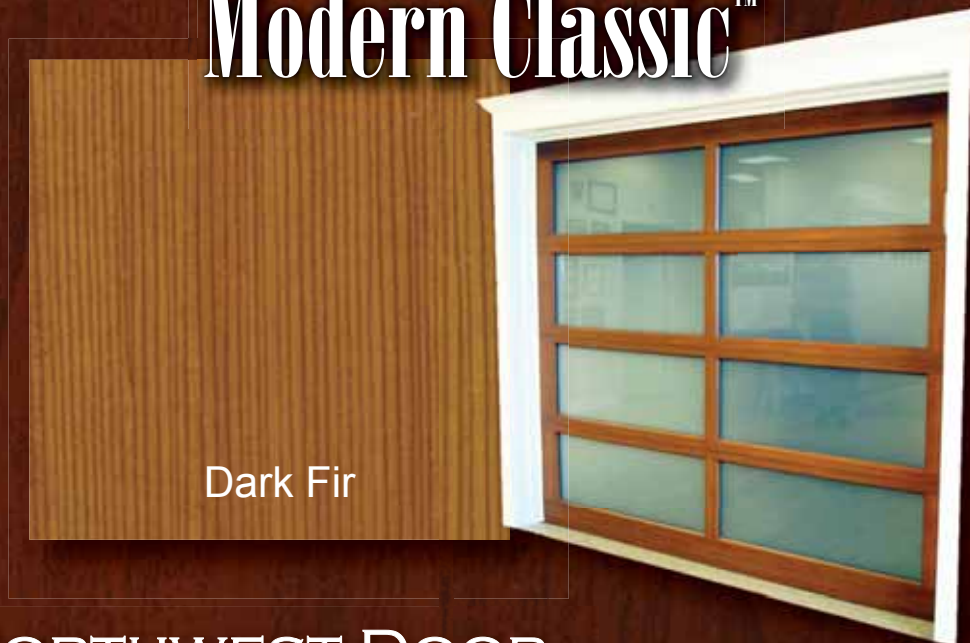

Modern Classic™

Dark Fir